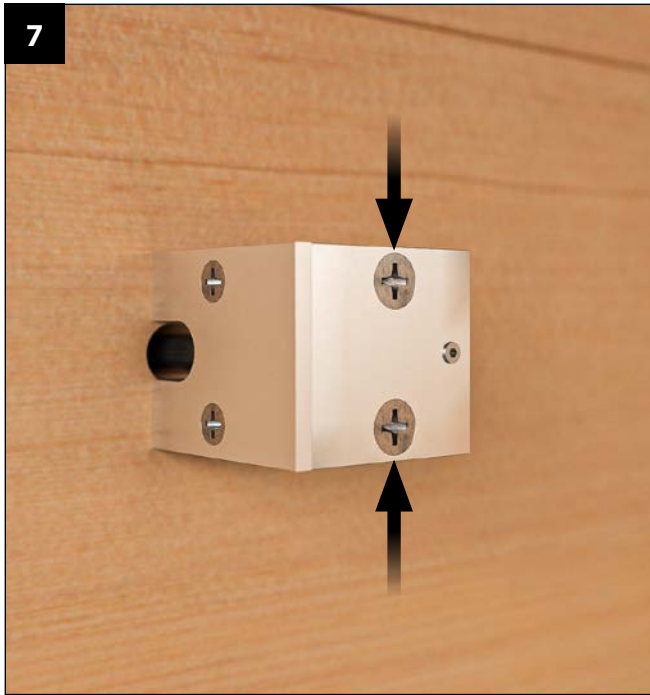

Caritti

Sauna Linear

LED

1 Sauna Linear LED 1 m / Sauna Linear LED 2 m

2 Sauna Linear LED 4 m + SPOT

3

IP55 — ○ CE EAC T_a + 125 C

This product contains a light source of energy efficiency class F.