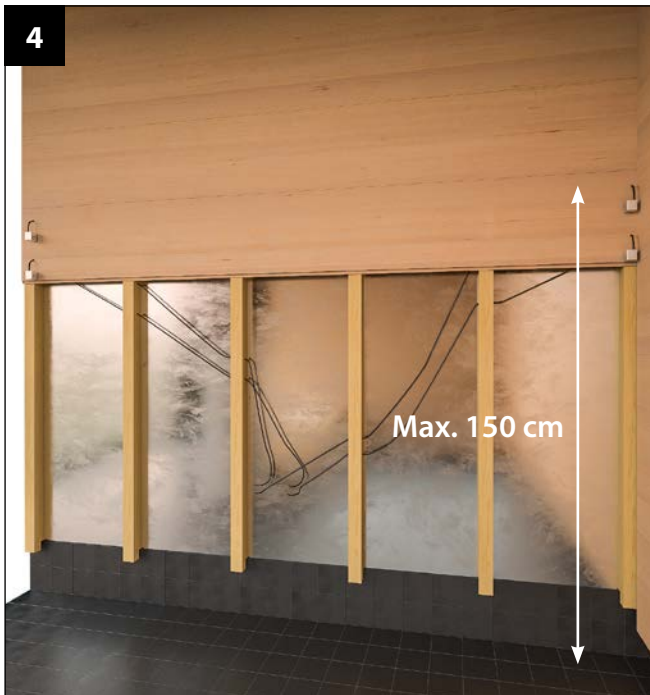

Caritti

Sauna Linear

LED

1 Sauna Linear LED 1 m / Sauna Linear LED 2 m

2 Sauna Linear LED 4 m + SPOT

3

IP55 — ○ CE EAC T_a + 125 C

This product contains a light source of energy efficiency class F.