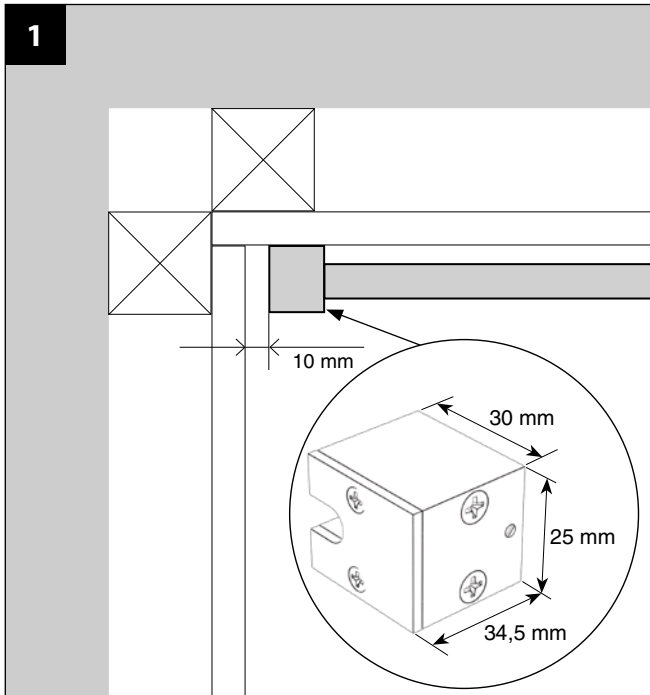

Caritti

Sauna Linear

LED

1 Sauna Linear LED 1 m / Sauna Linear LED 2 m

2 Sauna Linear LED 4 m + SPOT

3

IP55 — ○ CE EAC T_a + 125 C

This product contains a light source of energy efficiency class F.