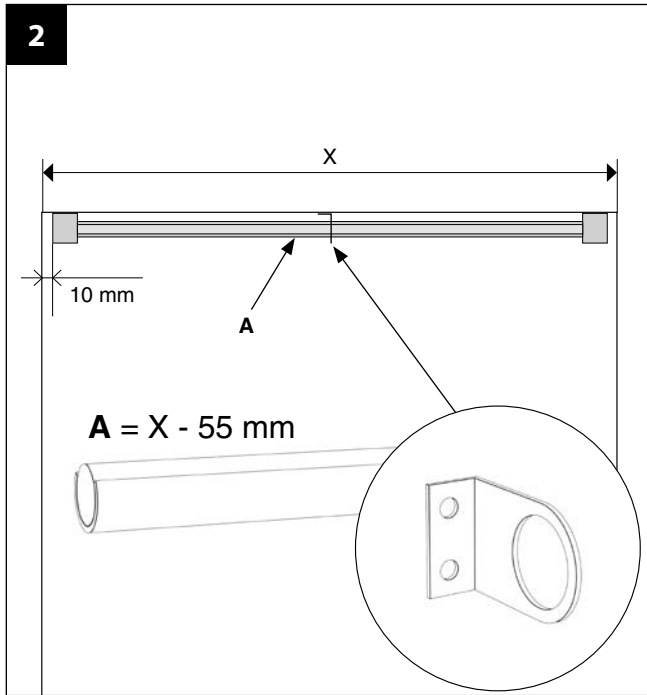

Caritti

Sauna Linear

LED

1 Sauna Linear LED 1 m / Sauna Linear LED 2 m

2 Sauna Linear LED 4 m + SPOT

3

IP55 — ○ CE EAC T_a + 125 C

This product contains a light source of energy efficiency class F.