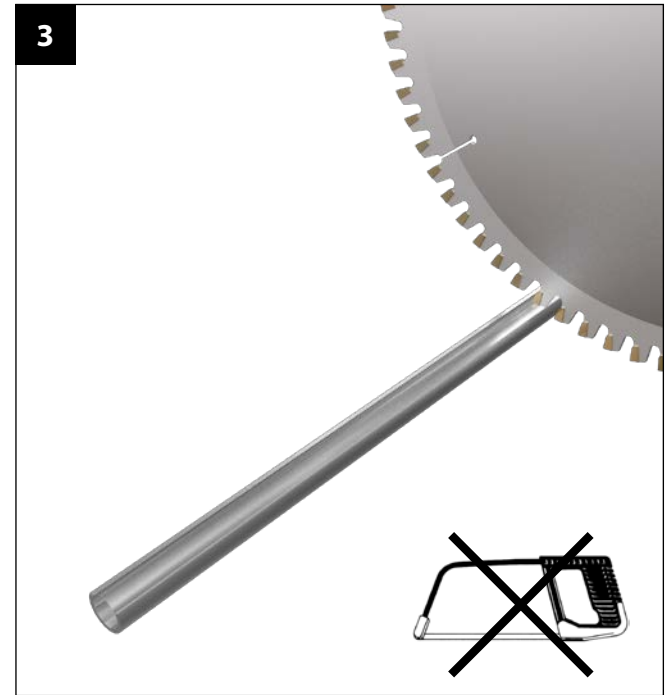

Caritti

Sauna Linear

LED

1 Sauna Linear LED 1 m / Sauna Linear LED 2 m

2 Sauna Linear LED 4 m + SPOT

3

IP55 — ○ CE EAC T_a + 125 C

This product contains a light source of energy efficiency class F.