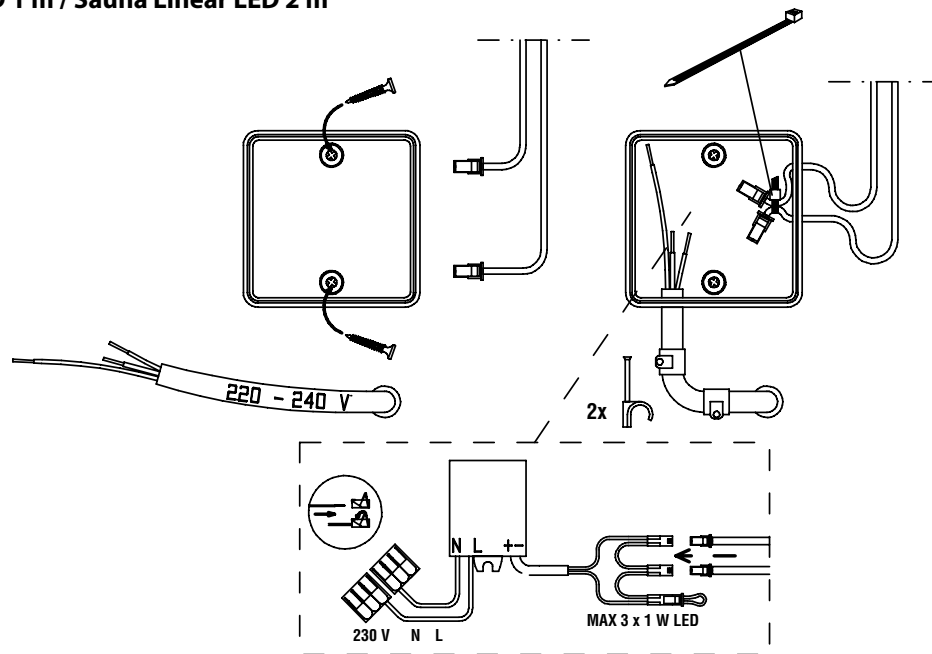

Caritti

Sauna Linear

LED

1 Sauna Linear LED 1 m / Sauna Linear LED 2 m

2 Sauna Linear LED 4 m + SPOT

3

IP55 — ○ CE EAC T_a + 125 C

This product contains a light source of energy efficiency class F.