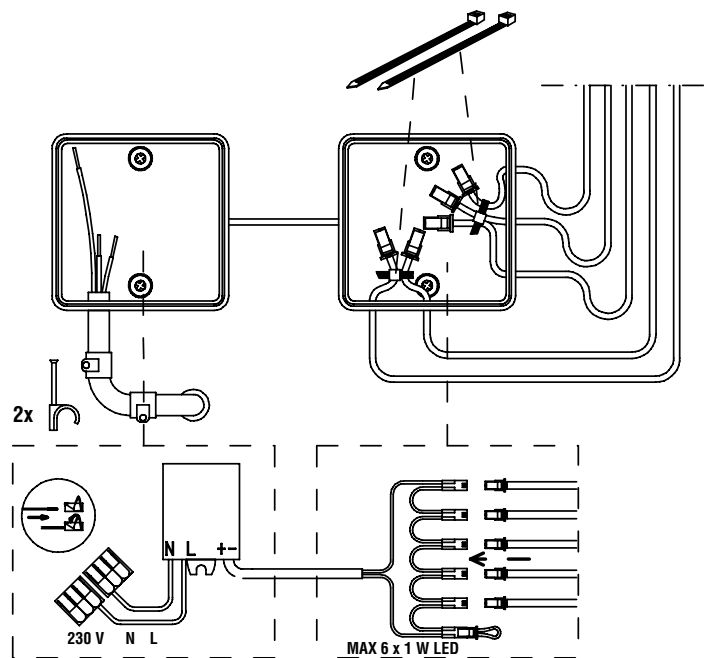

Caritti

Sauna Linear

LED

1 Sauna Linear LED 1 m / Sauna Linear LED 2 m

2 Sauna Linear LED 4 m + SPOT

3

IP55 — ○ CE EAC T_a + 125 C

This product contains a light source of energy efficiency class F.