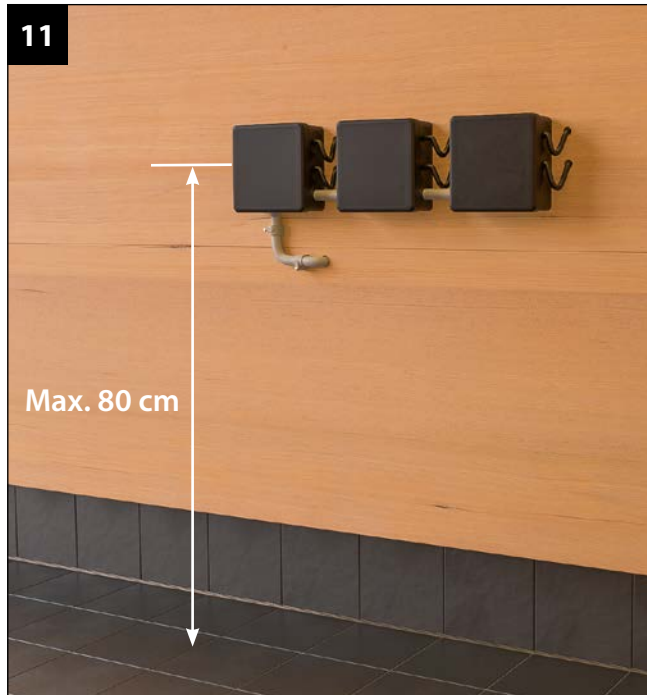

Caritti

Sauna Linear

LED

1 Sauna Linear LED 1 m / Sauna Linear LED 2 m

2 Sauna Linear LED 4 m + SPOT

3

IP55 — ○ CE EAC T_a + 125 C

This product contains a light source of energy efficiency class F.