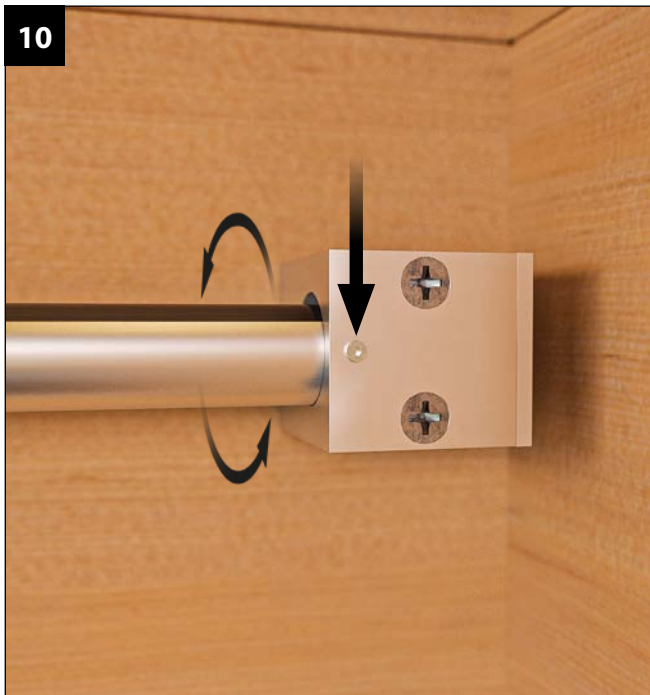

Caritti

Sauna Linear

LED

1 Sauna Linear LED 1 m / Sauna Linear LED 2 m

2 Sauna Linear LED 4 m + SPOT

3

IP55 — ○ CE EAC T_a + 125 C

This product contains a light source of energy efficiency class F.